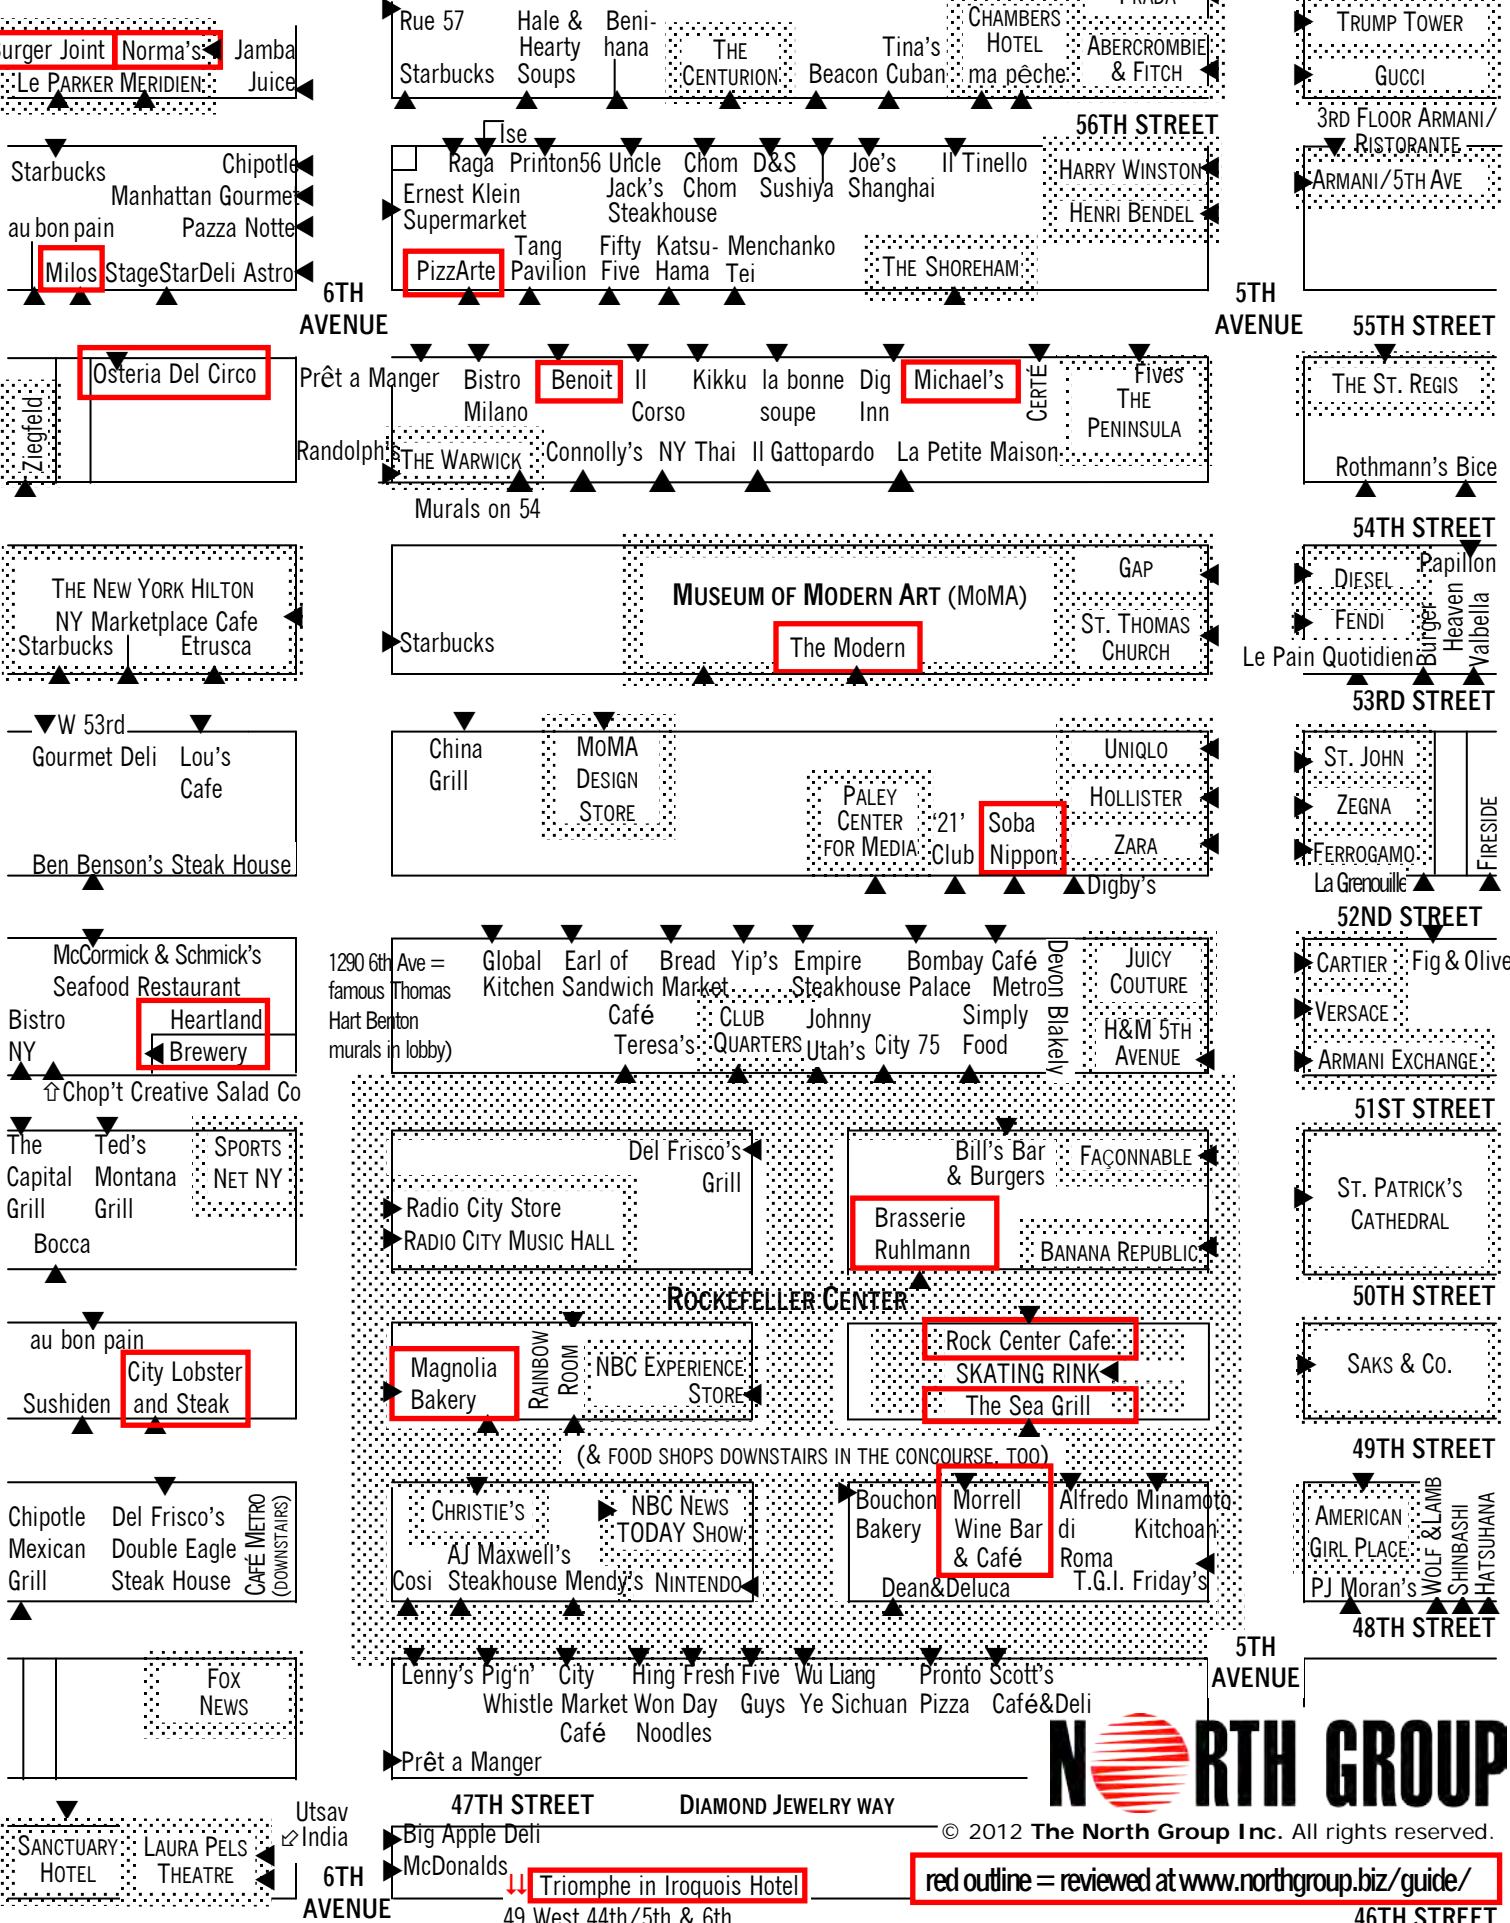

MIDTOWN-WEST RESTAURANT MAP - 2012

Rouge Tomato, 10 East 60 ↑↑

Burger Joint Norma's
Le PARKER MERIDIEN

© 2012 The North Group Inc. All rights reserved.

red outline = reviewed at www.northgroup.biz/guide/

49 West 44th/5th & 6th

46TH STREET