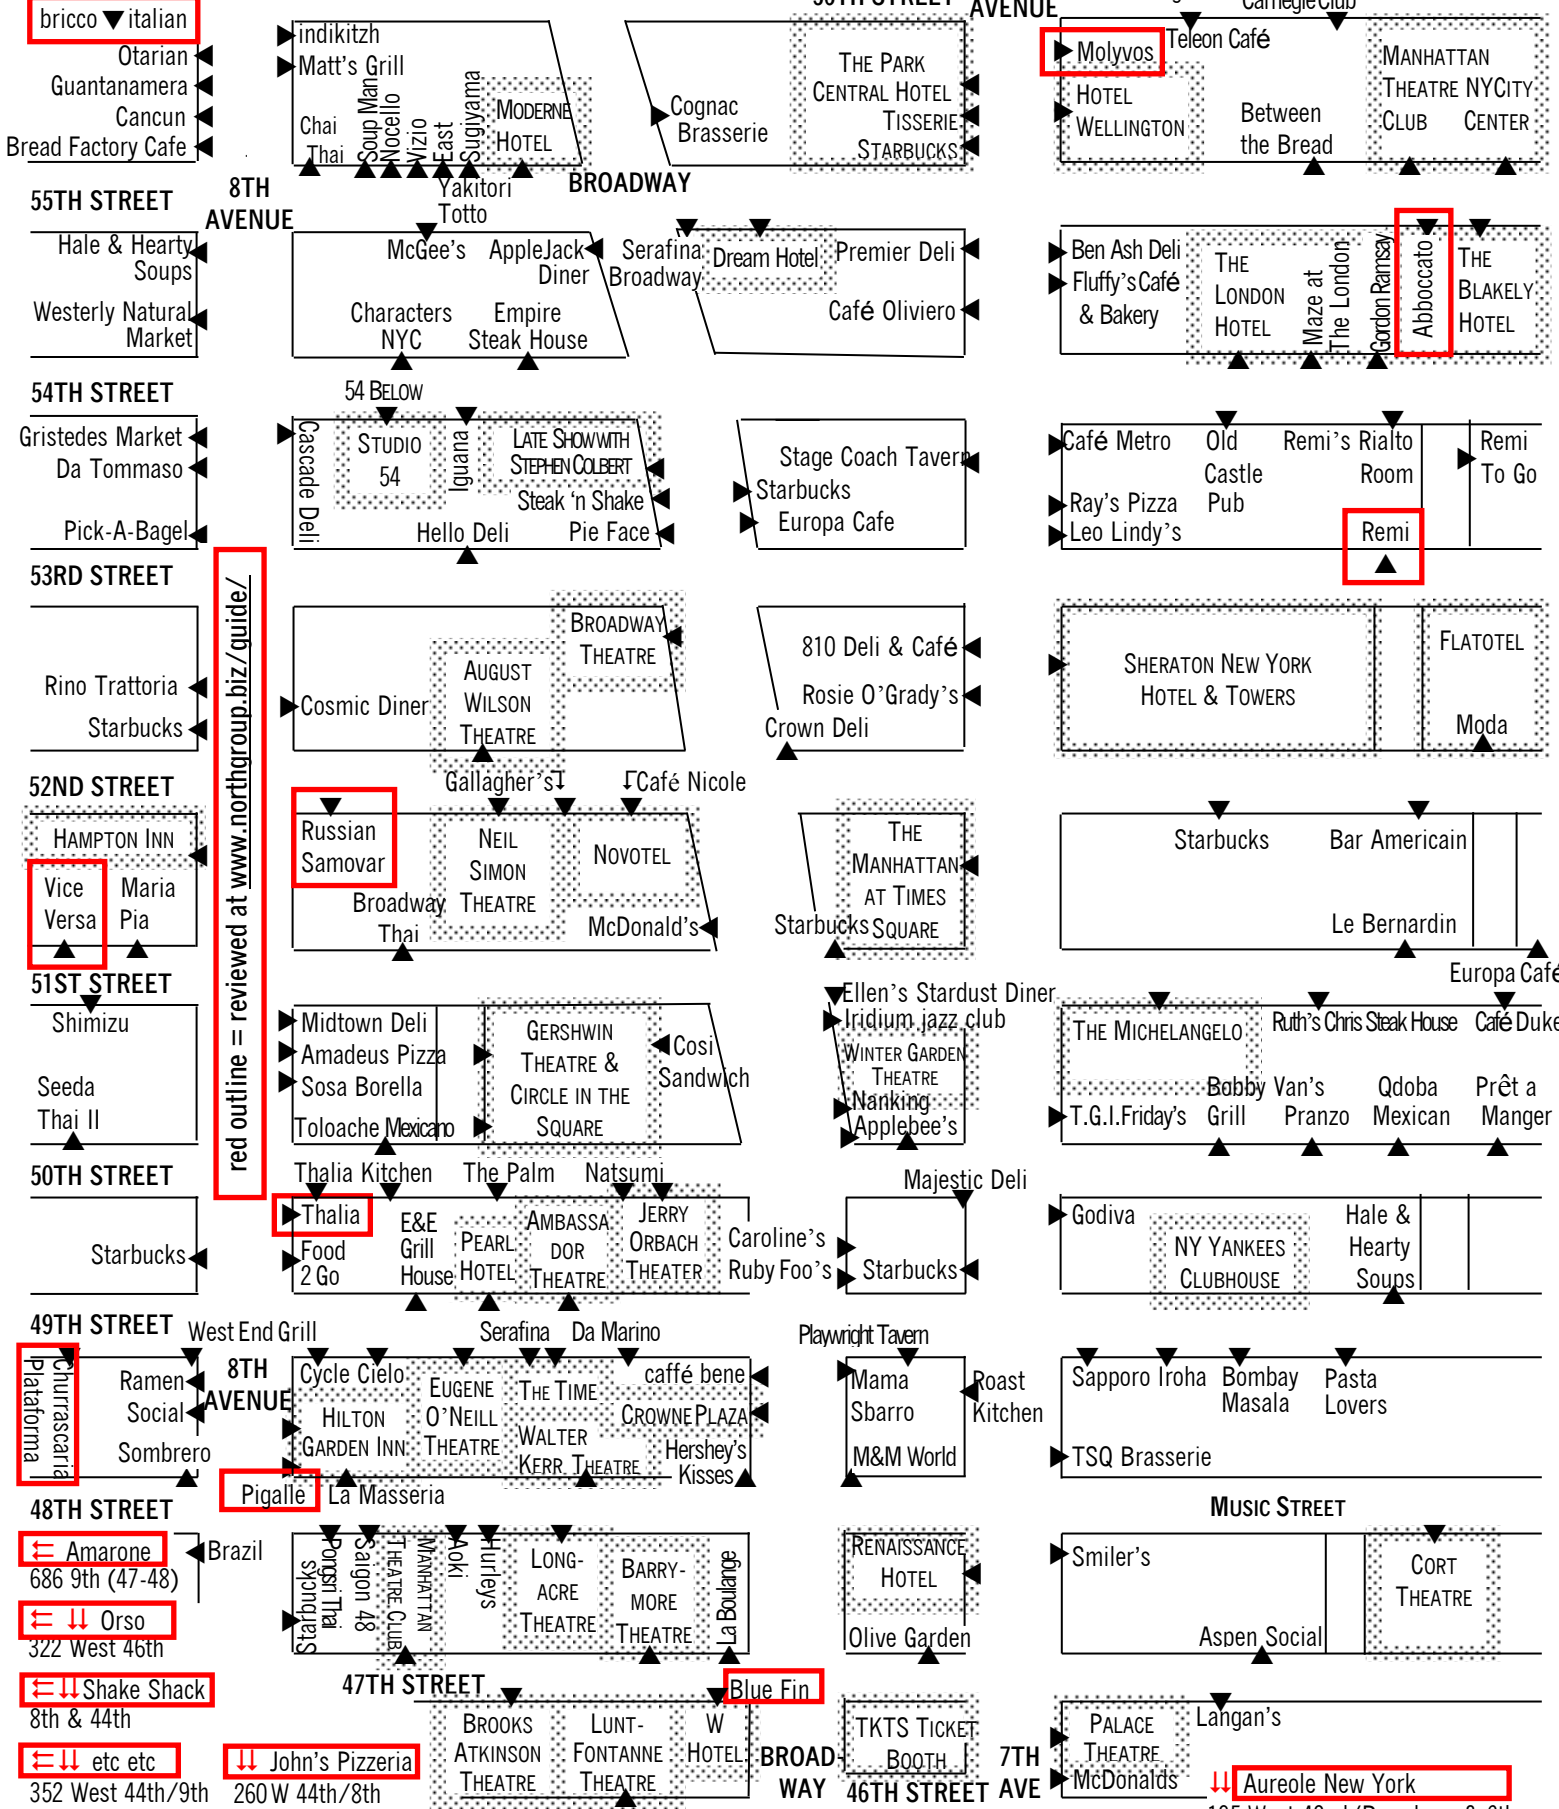

↑↑ at65 cafe, 70 Lincoln Center Plaza between 65th/66th at Alice Tully Hall

HALSEY AND ALICE NORTH'S 2016

↑↑ Asiate, 10 East 60/Mandarin Oriental Hotel/80 Columbus Circle

↑↑ Jazz at Lincoln Center at 60th Street/Broadway/Columbus Circle

bricco ▼ italian

Otarian
Guantanamera
Cancun
Bread Factory Cafe

55TH STREET

Hale & Hearty
Soups
Westerly Natural
Market

54TH STREET

Gristedes Market
Da Tommaso
Pick-A-Bagel

53RD STREET

Rino Trattoria
Starbucks

52ND STREET

HAMPTON INN
Vice
Versa
Maria
Pia

51ST STREET

Shimizu
Seeda
Thai II

50TH STREET

Starbucks

49TH STREET

Churrascaria
Plataforma
Ramen
Social
Sombbrero

48TH STREET

Amarone
686 9th (47-48)
Orso
322 West 46th

Shake Shack
8th & 44th

etc etc
352 West 44th/9th

red outline = reviewed at www.northgroup.biz/guide/

John's Pizzeria
260 W 44th/8th

Aureole New York
135 West 42nd/Broadway & 6th