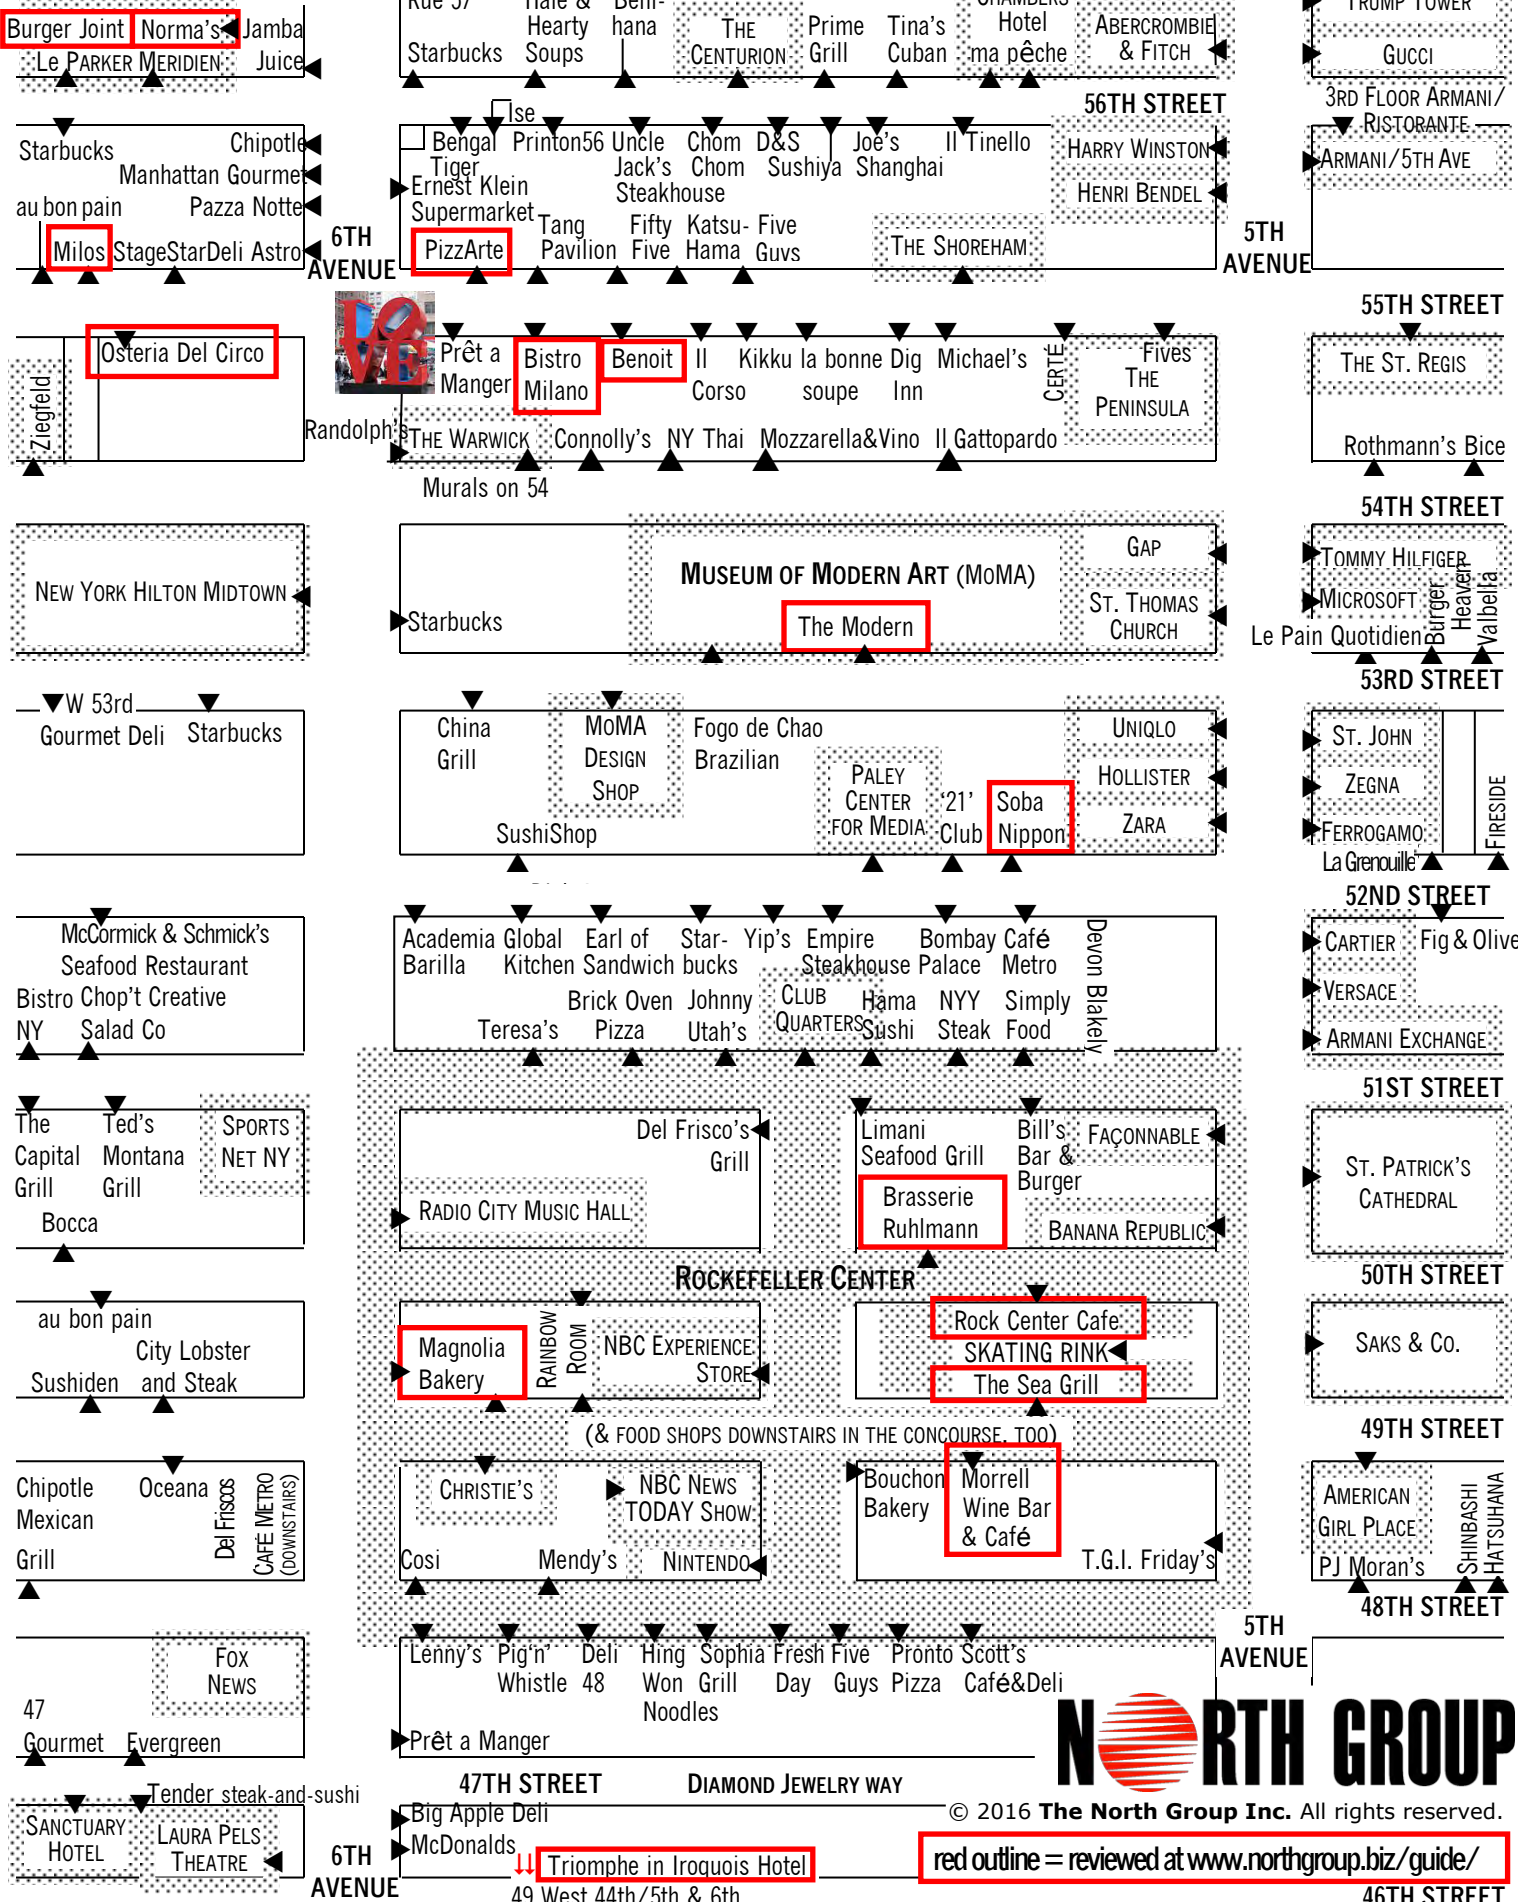

↑↑ at65 cafe, 70 Lincoln Center Plaza between 65th/66th at Alice Tully Hall

HALSEY AND ALICE NORTH'S 2016

↑↑ Asiate, 10 East 60/Mandarin Oriental Hotel/80 Columbus Circle

↑↑ Jazz at Lincoln Center at 60th Street/Broadway/Columbus Circle

bricco ▼ italian

Otarian
Guantanamera
Cancun
Bread Factory Cafe

55TH STREET

Hale & Hearty
Soups
Westerly Natural
Market

54TH STREET

Gristedes Market
Da Tommaso
Pick-A-Bagel

53RD STREET

Rino Trattoria
Starbucks

52ND STREET

HAMPTON INN
Vice
Versa
Maria
Pia

51ST STREET

Shimizu
Seeda
Thai II

50TH STREET

Starbucks

49TH STREET

Churrascaria
Plataforma
Ramen
Social
Sombbrero

THEATRE DISTRICT (56-47 STREETS) RESTAURANT MAP

© 2016 The North Group Inc. All rights reserved.

red outline = reviewed at www.northgroup.biz/guide/

46TH STREET