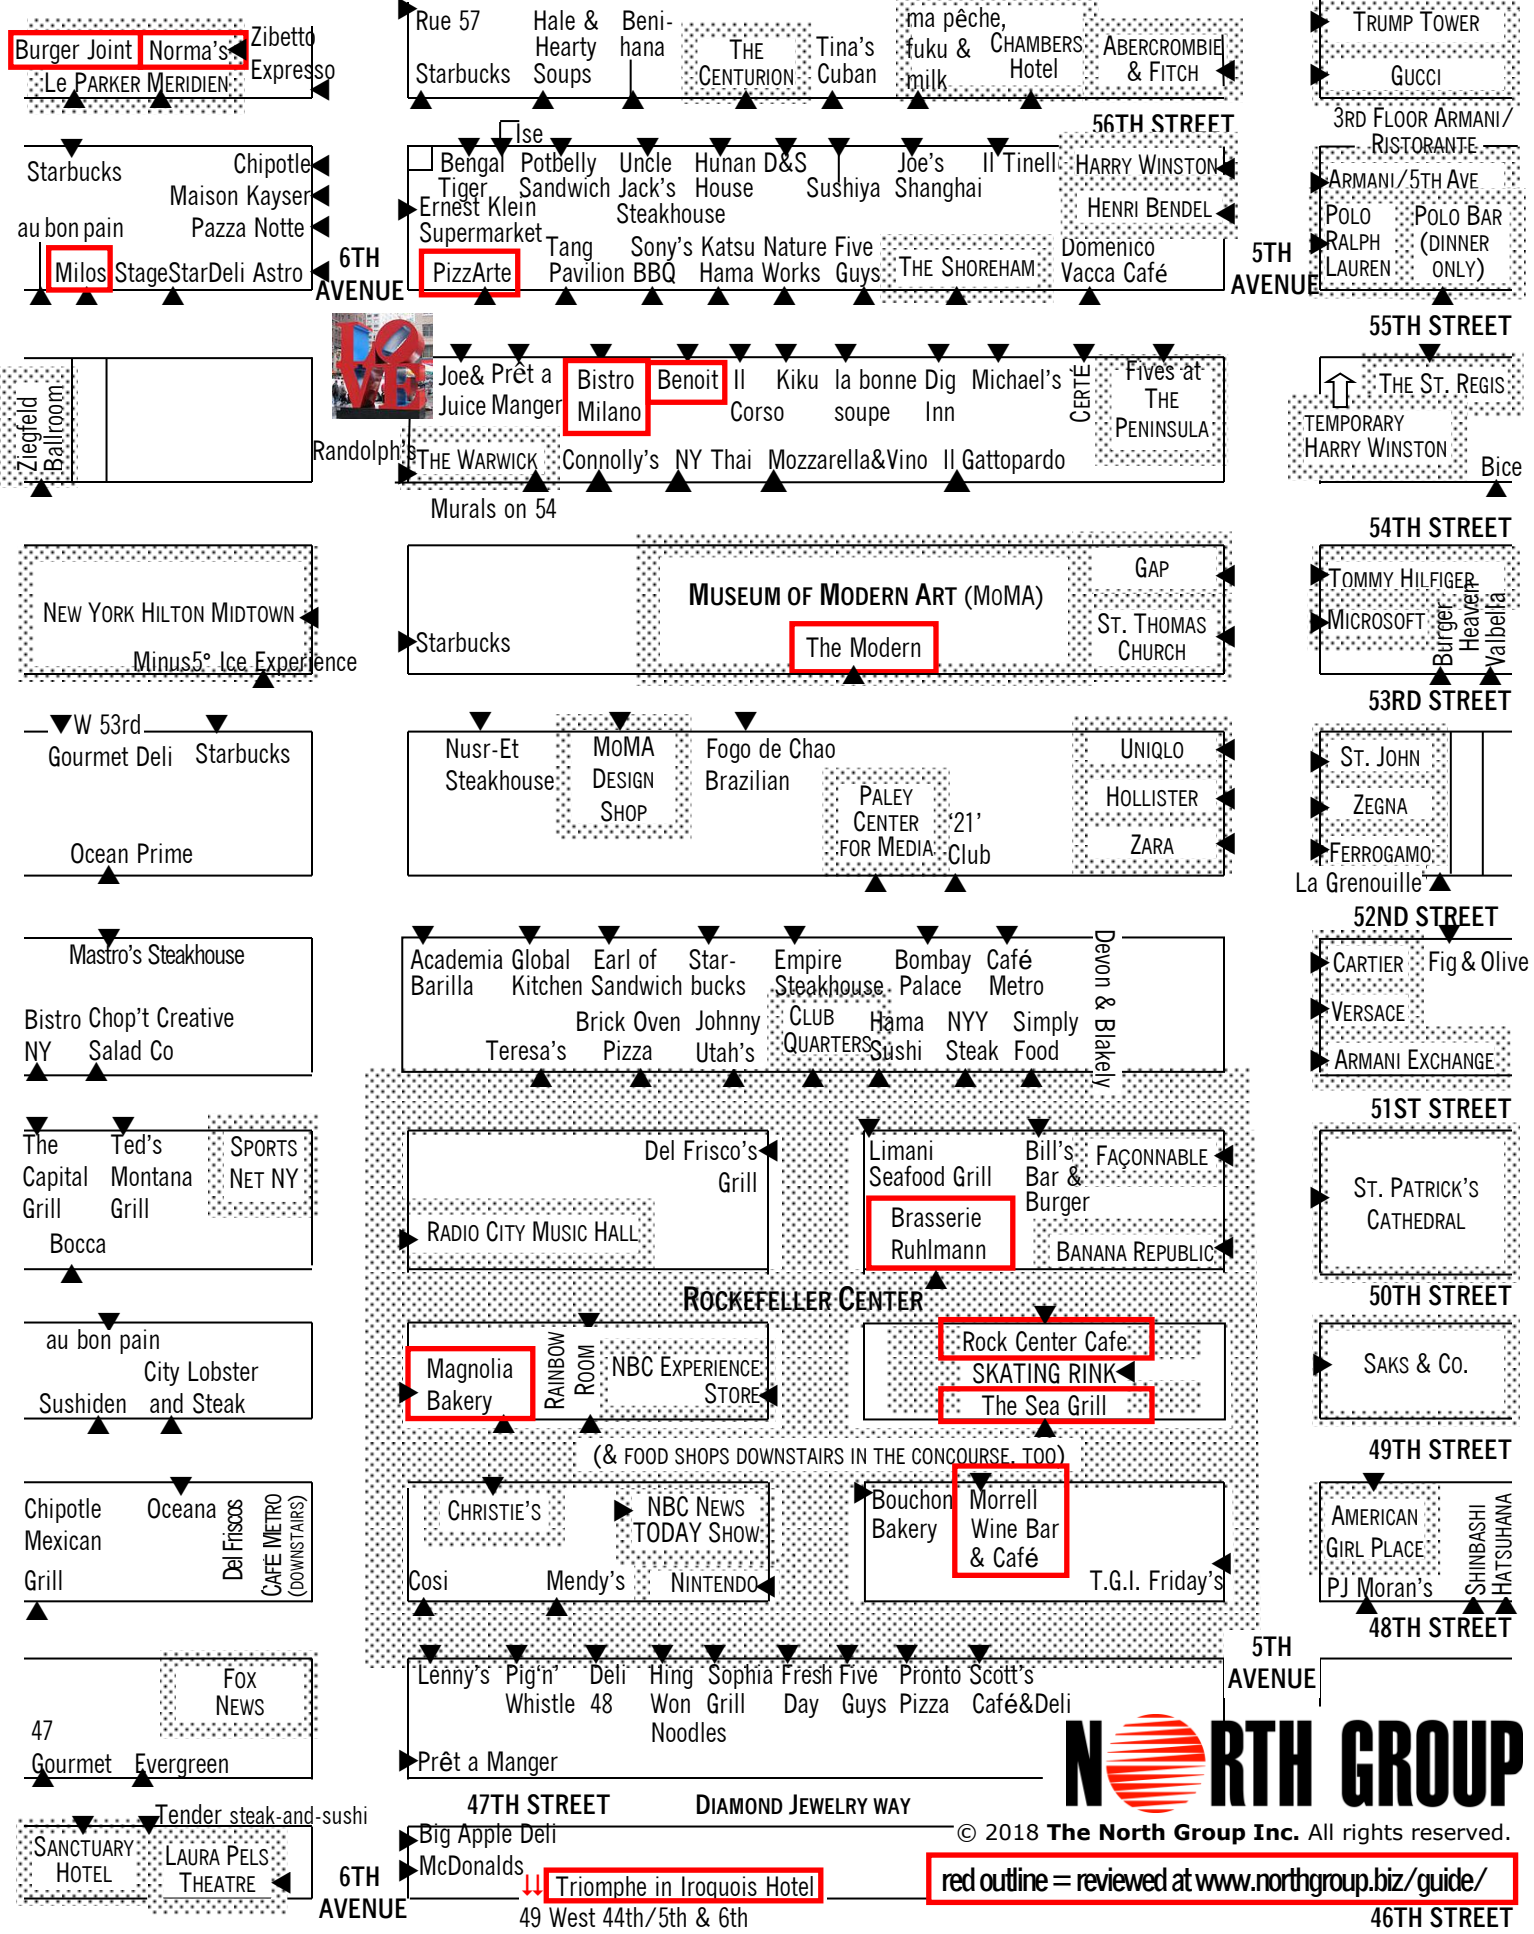

HALSEY AND ALICE NORTH'S 2018

↑↑ at65 cafe, 70 Lincoln Center Plaza between 65th/66th at Alice Tully Hall

↑↑ Asiate, 10 East 60/Mandarin Oriental Hotel/80 Columbus Circle

↑↑ Jazz at Lincoln Center at 60th Street/Broadway/Columbus Circle

BROADWAY THEATRE

Cosmic Diner
AUGUST WILSON THEATRE
Gallagher's
Café Nicole

Russian Samovar
NEIL SIMON THEATRE
NOVOTEL
Broadway Thai
McDonald's
THE MANHATTAN AT TIMES
Starbucks SQUARE

Midtown Deli
Amadeus Pizza
Sosa Borella
Toloache Mexican
GERSHWIN THEATRE & CIRCLE IN THE SQUARE
Applebee's

Godiva
NY YANKEES CLUBHOUSE
Hale & Hearty Soups

Sapporo Iroha
Bombay Masala
Pasta Lovers
TSQ Brasserie

MUSIC STREET

Smiler's
Aspen Social
CORT THEATRE

Palace Theatre
McDonalds
Langan's
Aureole New York
135 West 42nd/Broadway & 6th

THEATRE DISTRICT (56-47 STREETS) RESTAURANT MAP

© 2018 The North Group Inc. All rights reserved.

red outline = reviewed at www.northgroup.biz/guide/

49 West 44th/5th & 6th

46TH STREET